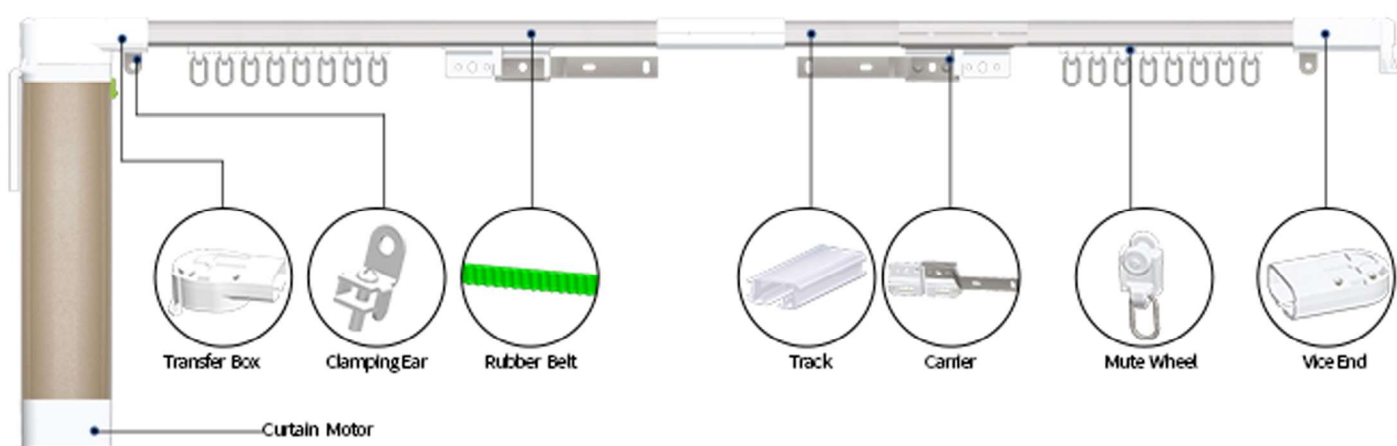

Make the best smart home,
have the best life

**HIGH-TECH DESIGN
MORE QUIET**

**DOUBLE SHOCK
ABSORPTION
MORE STABLE**

**THICKENED
ELECTROPHORETIC
TRACK
MORE SMOOTH**

How To Measure

HOW TO MEASURE

Inter wall mounted
Customized Length: $L-4\text{cm}$

Outer window mounted
Customized Length: $L+60\text{cm}$

HOW TO SETUP THE CURTAIN

One rail

Only one motor is needed.

Two rails

Two motors are needed.

Two side

Curtain can be opened from two directions.

One side

Curtain can be opened from one direction.

Full dimension size

Window dimension size

Product details

Stable and reliable

Transfer Box

Carrier

Mute Wheel

Clamping Ear

Track

Rubber Belt

Coupling

Transfer Box