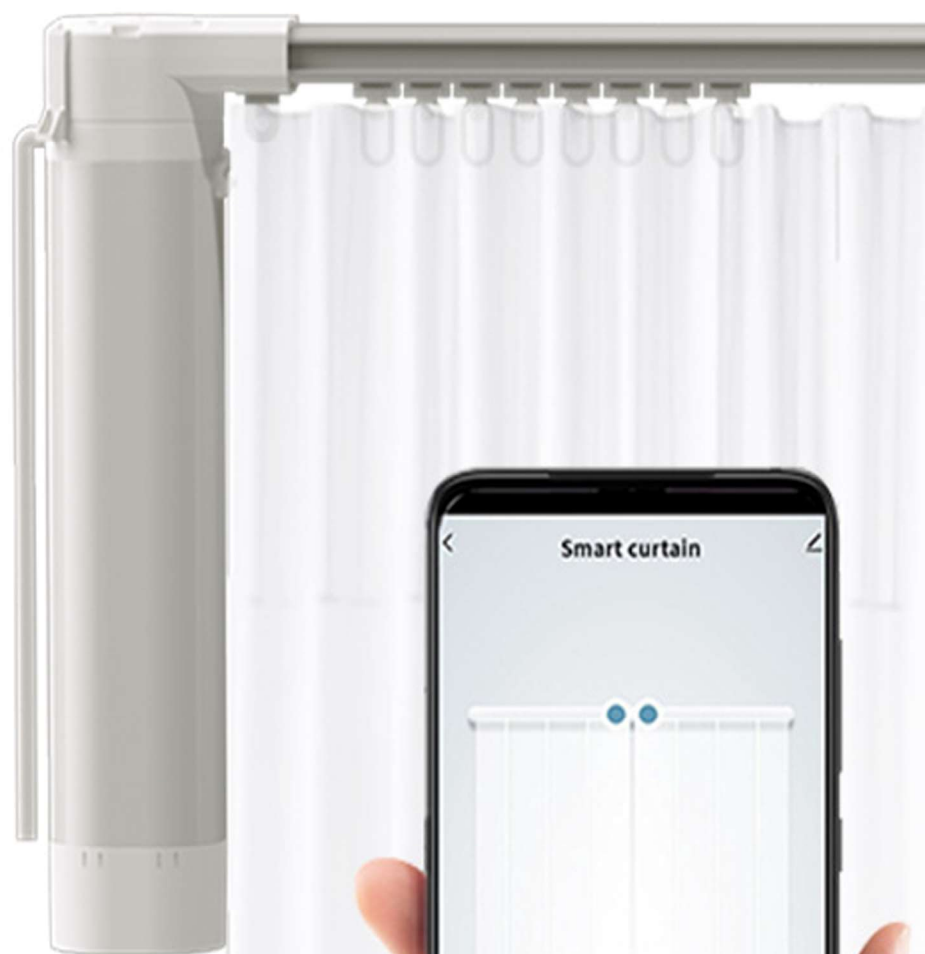

Smart Curtain

Smart Electric Curtain Driver for Remote Control and Home Automation

Tuya Smart

Smart Life

Voice Control

Timing Function

APP Control

Functions and Technical Specification

Product Name	Curtain Motor	Model Number	M1936
Function	Wi-Fi / Zigbee	Color	White
Total Size	1.2m to 6.2m	Style	Simple& Fashion& Convenient
Rated voltage (DC)	AC90-240V 50/60Hz	Working environment	0 °C to 80 °C
Rated power	35W	The motor size	275mm X 64mm X 52mm
Withstand voltage test	1800V 1min 5mA	Rated speed	105 rpm
Single open speed	10-13cm/s	The rated torque	1.5 Nm
Enclosure protection class	IP41	Material	Aluminum alloy
Insulation class	E	Certificate	CCC, CE, Rosh2.0,Wireless EMC ,EMF, LVD

Make the best smart home,
have the best life

**HIGH-TECH DESIGN
MORE QUIET**

**DOUBLE SHOCK
ABSORPTION
MORE STABLE**

**THICKENED
ELECTROPHORETIC
TRACK
MORE SMOOTH**

How To Measure

HOW TO MEASURE

Inter wall mounted
Customized Length: $L-4\text{cm}$