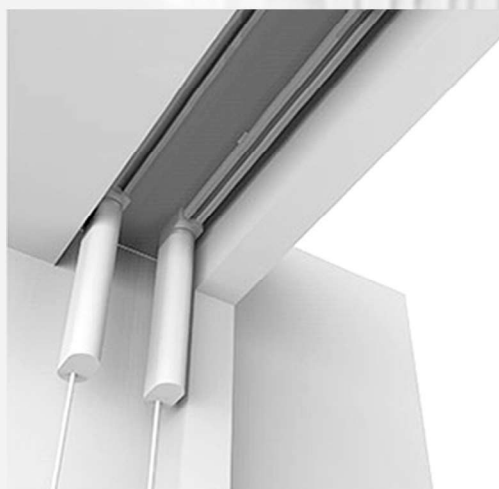

Make the best smart home,
have the best life

**HIGH-TECH DESIGN
MORE QUIET**

**DOUBLE SHOCK
ABSORPTION
MORE STABLE**

**THICKENED
ELECTROPHORETIC
TRACK
MORE SMOOTH**

How To Measure

HOW TO MEASURE

Inter wall mounted
Customized Length: $L-4\text{cm}$

Outer window mounted
Customized Length: $L+60\text{cm}$

HOW TO SETUP THE CURTAIN

One rail

Only one motor is needed.

Two rails

Two motors are needed.

Two side

Curtain can be opened from two directions.