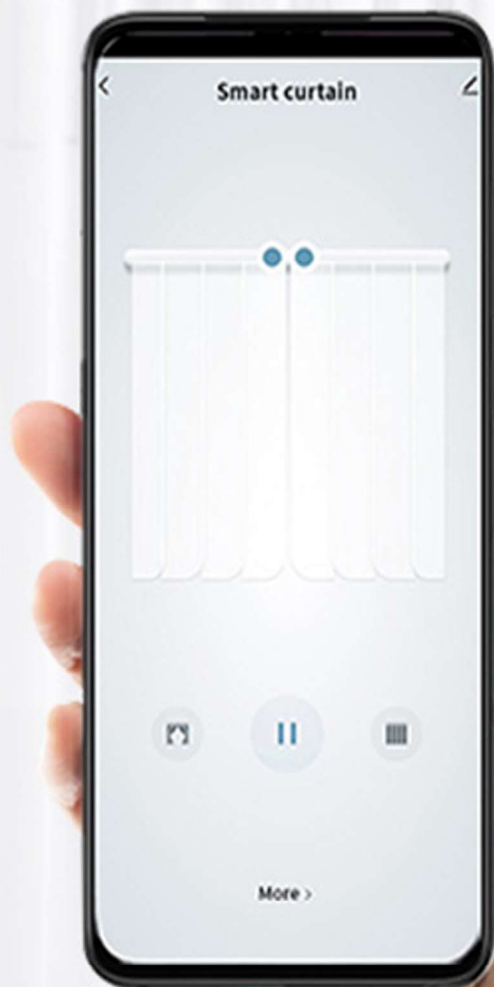

Smart Curtain

Smart Electric Curtain Driver for Remote Control and Home Automation

Tuya Smart

Smart Life

Voice Control

Timing Function

APP Control

Functions and Technical Specification

Product Name	Curtain Motor	Model Number	M1936
Function	Wi-Fi / Zigbee	Color	White
Total Size	1.2m to 6.2m	Style	Simple& Fashion& Convenient
Rated voltage (DC)	AC90-240V 50/60Hz	Working environment	0 °C to 80 °C
Rated power	35W	The motor size	275mm X 64mm X 52mm
Withstand voltage test	1800V 1min 5mA	Rated speed	105 rpm
Single open speed	10-13cm/s	The rated torque	1.5 Nm
Enclosure protection class	IP41	Material	Aluminum alloy
Insulation class	E	Certificate	CCC, CE, Rosh2.0,Wireless EMC ,EMF, LVD

Make the best smart home,
have the best life

**HIGH-TECH DESIGN
MORE QUIET**

**DOUBLE SHOCK
ABSORPTION
MORE STABLE**

**THICKENED
ELECTROPHORETIC
TRACK
MORE SMOOTH**

How To Measure

HOW TO MEASURE

Inter wall mounted
Customized Length: $L-4\text{cm}$